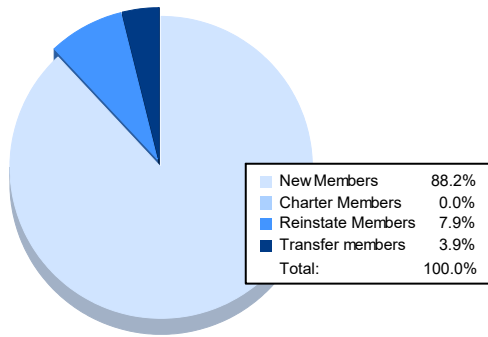

Year	New Clubs	Dropped Clubs	Gain/ Loss Clubs	New Members	Charter Members	Reinstate Members	Transfer Members	Total Member Added	Total Members Dropped	Gain/ Loss Members
2016-2017	1	0	1	130	21	5	12	168	136	32
2017-2018	0	0	0	84	0	5	12	101	139	-38
2018-2019	2	1	1	109	44	6	20	179	169	10
2019-2020	1	1	0	84	22	2	39	147	175	-28
2020-2021	0	0	0	67	0	6	3	76	134	-58
<b>Average</b>	<b>1</b>	<b>0</b>	<b>0</b>	<b>95</b>	<b>17</b>	<b>5</b>	<b>17</b>	<b>134</b>	<b>151</b>	<b>-16</b>

### Membership Composition June 2021 Cumulative